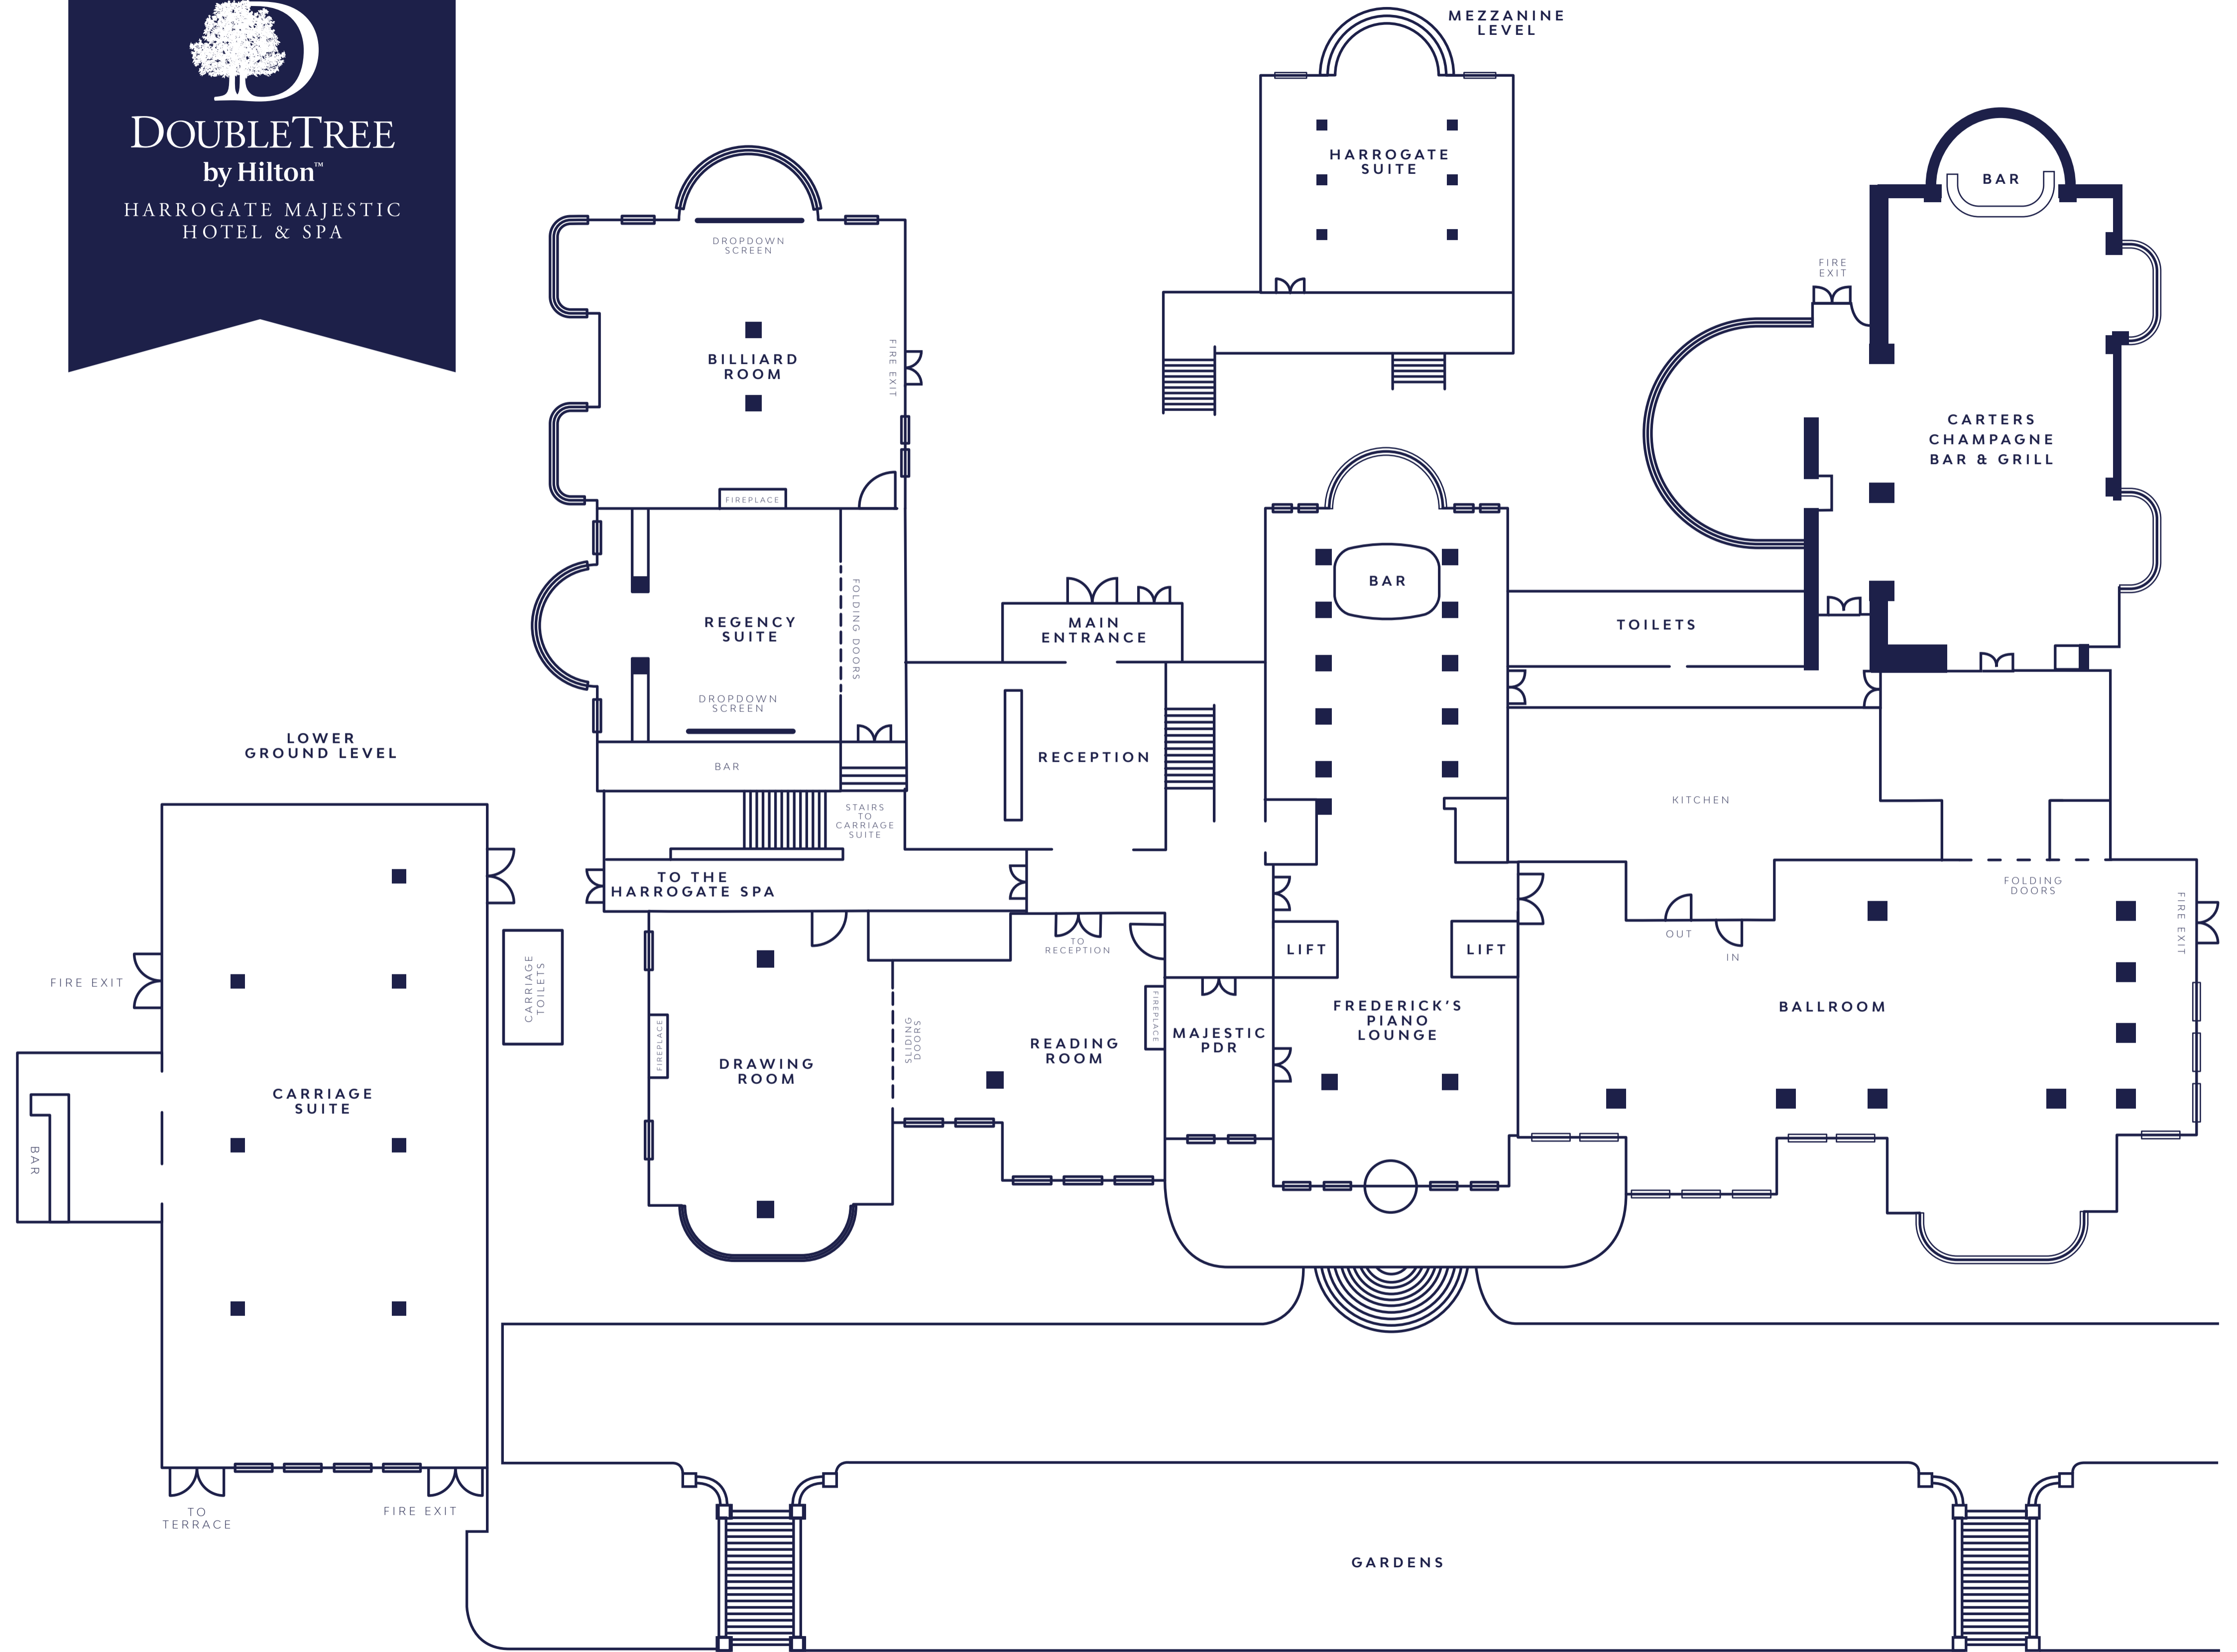

**DOUBLETREE**  
by Hilton™  
HARROGATE MAJESTIC  
HOTEL & SPA

RIPON ROAD

LOWER  
GROUND LEVEL

MEZZANINE LEVEL

GARDENS