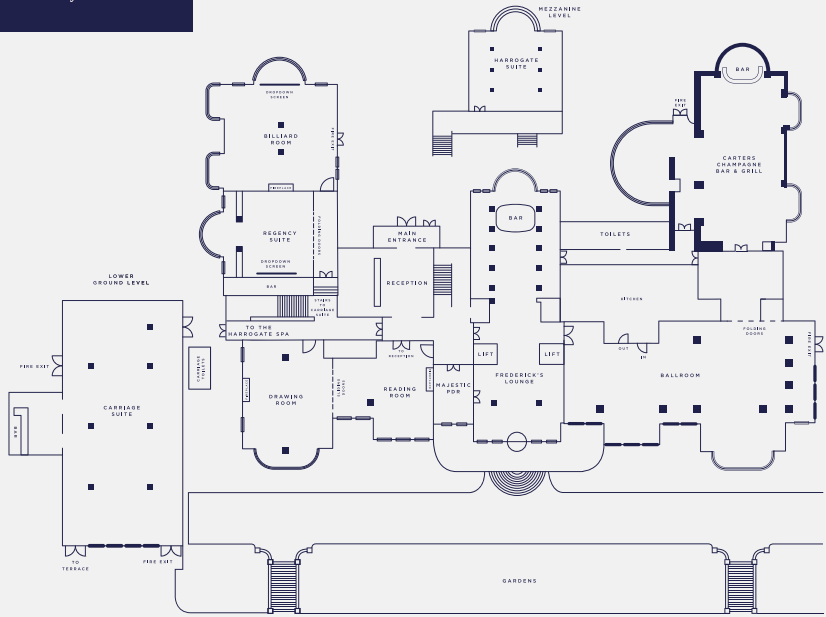

Event Spaces

Experience The Majestic in every detail with our 15 exclusive function rooms. From the grand Ballroom to the chic Carriage Suite, each venue is a testament to luxury. Ideal for upscale events like gala dinners and awards ceremonies, to more intimate gatherings and corporate meetings, our spaces guarantee a lavish setting.

Delight in the expansive outdoor green space for an upscale touch to your event, overlooking the town of Harrogate. Our event co-ordinators are on hand every step of the way to help bring the magic to every event.

Max Capacities:
500 Theatre | 250 Cabaret | 350 Dinner

- Flexible and Unique Spaces
- Bespoke Menus
- Click Share Technology
- Delegate Rates
- Celebration Packages
- Boss AC Solutions