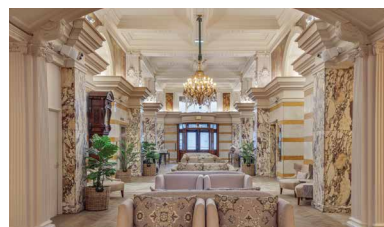

DOUBLETREE
by Hilton™

Majestic Moments

Our Venue, Your Way

Make a statement with DoubleTree by Hilton Harrogate Majestic Hotel & Spa, offering expansive celebratory spaces and versatile meeting areas to suit your every need.

*15 unique meeting and events spaces
including outdoor green space*

*Acommodating up to 500 delegates
for conferencing theatre style*

*Hosting up to 350 guests for
dining and large events*

*Stately period building in the heart
of Harrogate, North Yorkshire*

Fredericks Lounge & Terrace

Carters Champagne Bar & Grill

The Harrogate Spa

Christmas Event Programme

DOUBLETREE BY HILTON HARROGATE MAJESTIC HOTEL AND SPA

Event Spaces

Experience The Majestic in every detail with our 15 exclusive function rooms. From the grand Ballroom to the chic Carriage Suite, each venue is a testament to luxury. Ideal for upscale events like gala dinners and awards ceremonies, to more intimate gatherings and corporate meetings, our spaces guarantee a lavish setting.